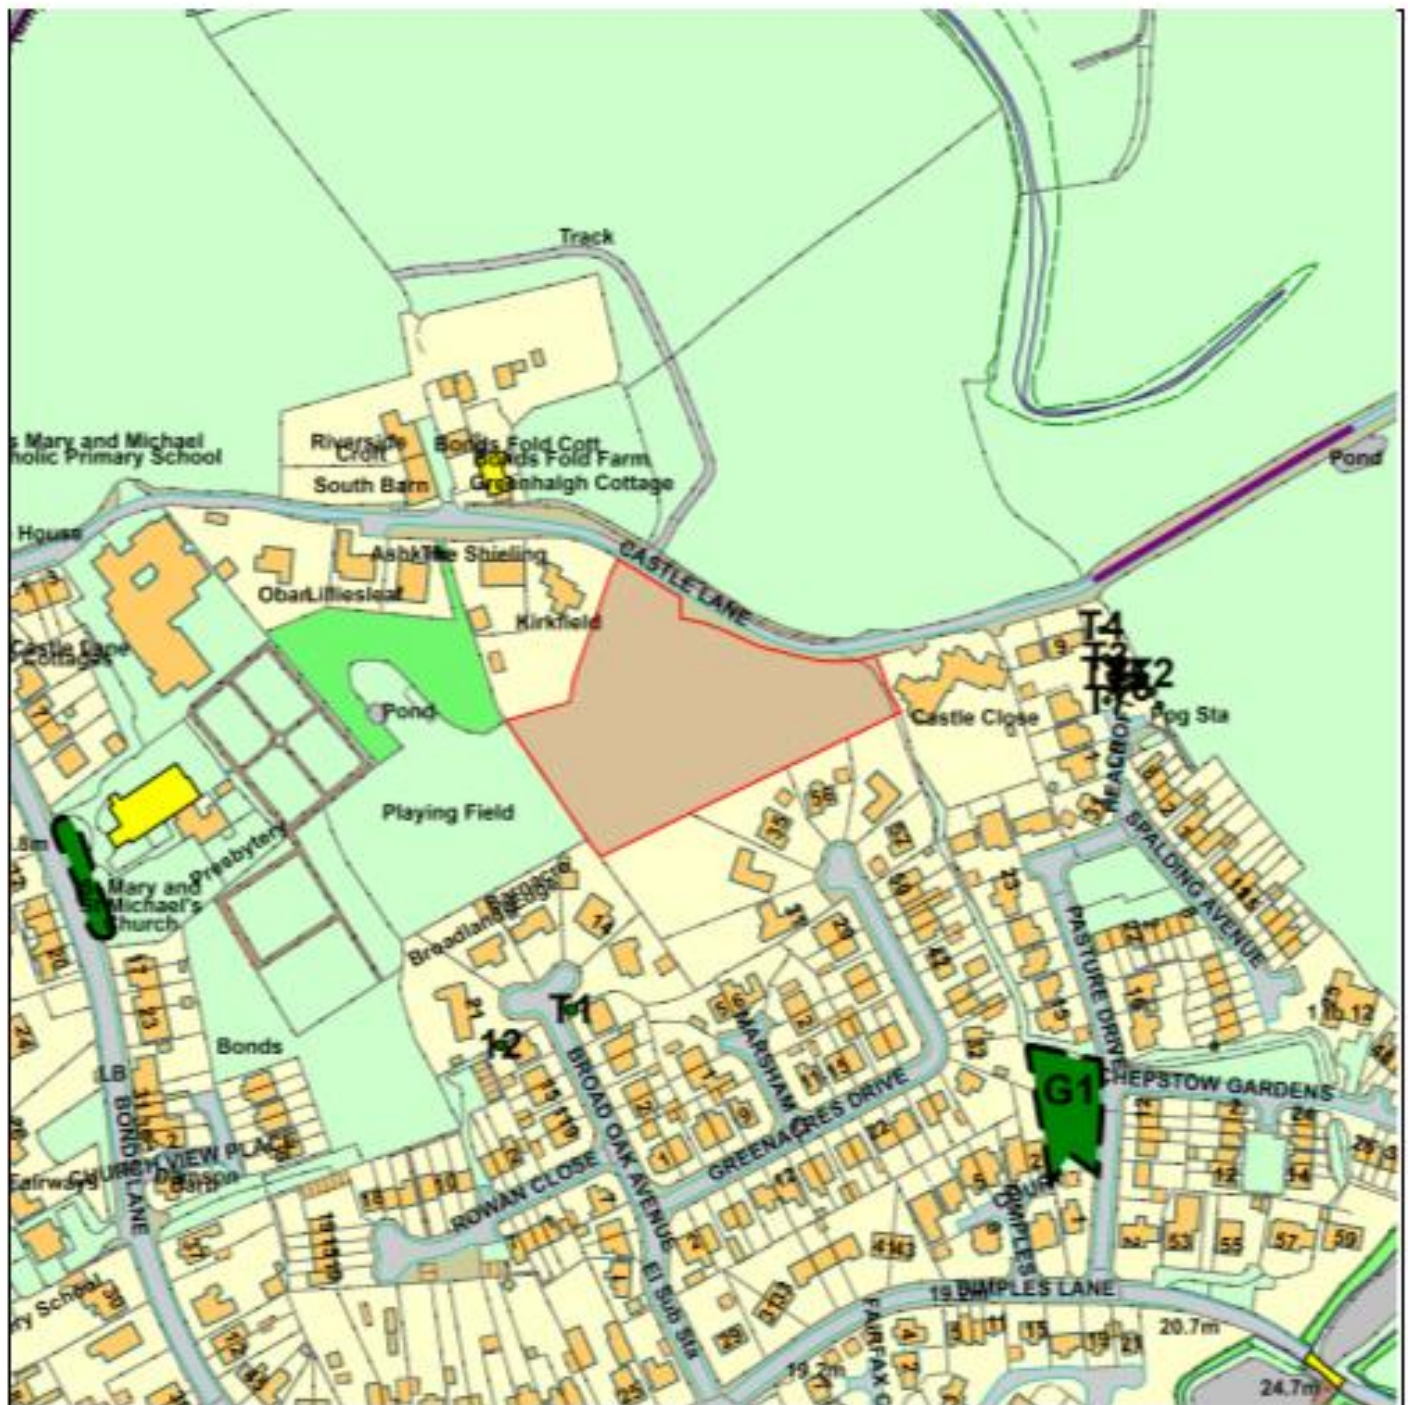

# Planning Committee

22/00669/OUT - Land off Castle Lane, Barnacre with Bonds

Scale : 1:2762

Reproduced from the Ordnance Survey map with the permission of the Controller of Her Majesty's Stationery Office © Crown Copyright 2012.

Unauthorised reproduction infringes Crown Copyright and may lead to prosecution or civil proceedings.

Organisation	Wyre Council
Department	Planning Department
Comments	Item 1
Date	20 March 2023
SLA Number	100018720